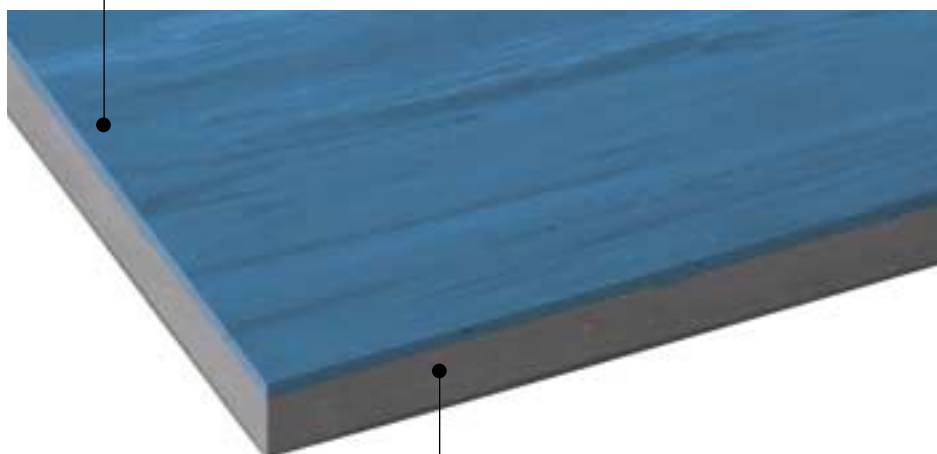

MONDO

RAMFLEX

WEIGHT AND SKATE RESISTANT FLOORING

RAMFLEX

WEIGHT AND SKATE RESISTANT FLOORING

HEAVY DUTY SURFACE

Superior elasticity

Withstands heavy abuse from strength and conditioning activities and ice blades.

Excellent tensile strength and resistance to abrasion

Never requires any coating

Non-porous surface for greater ease of maintenance

SHOCK ABSORBENT LAYER

Unparalleled safety and comfort

No bacteria grow

WWW.MONDOWORLDWIDE.COM